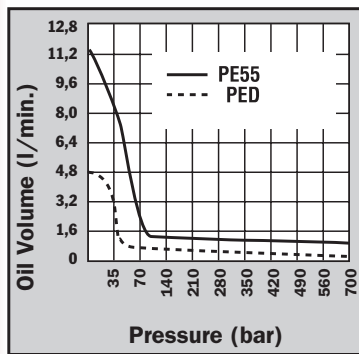

Electric Pump

HYDRAULIC PED SERIES

410 cm³/min.
Two-Speed

Ideal for running multiple tools or cylinders from one power unit. Recommended for cylinders up to 75 tons.

PUMPS

- Two-speed pumps have the same low pressure and high pressure flows from both valves.
- Flows and pressures of each pump are independent.
- Delivers 4,8 l/min. of oil at 7 and 0,4 l/min. at 700 bar from each pump.
- 1,12 KW, 220 volt, 50 Hz induction motor, 3,1 m remote control and 19 l steel reservoir.
- Models available for operating single-acting or double-acting cylinders.
- Each power unit contains two separate pumps and two separate valves allowing operator to control multiple processes with one power unit.
- Both pumps on each power unit are equipped with an externally adjustable pressure relief valve.
- Not recommended for frequent starting and stopping.

PED253

Pump No.	Max. Pressure Output bar	rpm	dBA at Idle and 700 bar	(220 V)** Amp Draw At 700 bar	Oil Del. (l/min at..)				A (mm)	B (mm)	C (mm)	D (mm)	E (mm)	F (mm)	G (mm)	H (mm)	Prod. Wt. w/Oil (kg)
					7 bar	50 bar	350 bar	700 bar									
PED-Series	700	2.874	87/85*	11	4,8	0,6	0,6	0,4	527	457	292	216	419	229	457	330	77

* Noise level reading (dBA) measured at a 0,9 m distance, all sides.

** Amp draw at 700 bar, 230 Volts 50 Hz is 15 Amps.

For use with cyl.-type	Description	Order No.	Valve Type	Valve No.	Valve Function	Control Switch ††	Motor	Reservoir Usable (l)
Single-acting	1,12 KW pump with 19 l reservoir. Valve has "Posi-Check®" feature.	PED253-50-220	3-Way	9520	Advance Hold Return	Remote Motor	1,12 KW, 220 VAC 50 Hz††, Single Phase	16
Double-acting	1,12 KW pump with 19 l reservoir. Valve has "Posi-Check®" feature.	PED254-50-220	4-Way	9506	Advance Hold Return	Remote Motor	1,12 KW, 220 VAC 50 Hz††, Single Phase	16
Double-acting	PED254, except has solenoid operated remote valve.	PED254S-50-220	4-Way	9513	Advance Hold Return	Remote Valve	1,12 KW, 220 VAC 50 Hz††, Single Phase	16