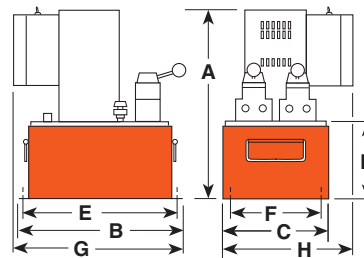

Electric Pump

HYDRAULIC PED SERIES

410 cm³/min.
Two-Speed

Ideal for running multiple tools or cylinders from one power unit. Recommended for cylinders up to 75 tons.

PUMPS

- Two-speed pumps have the same low pressure and high pressure flows from both valves.
- Flows and pressures of each pump are independent.
- Delivers 4,8 l/min. of oil at 7 and 0,4 l/min. at 700 bar from each pump.
- 1,12 KW, 220 volt, 50 Hz induction motor, 3,1 m remote control and 19 l steel reservoir.
- Models available for operating single-acting or double-acting cylinders.
- Each power unit contains two separate pumps and two separate valves allowing operator to control multiple processes with one power unit.
- Both pumps on each power unit are equipped with an externally adjustable pressure relief valve.
- Not recommended for frequent starting and stopping.

PED253

Pump No.	Max. Pressure Output bar	rpm	dBA at Idle and 700 bar	(220 V)** Amp Draw At 700 bar	Oil Del. (l/min at..)				A (mm)	B (mm)	C (mm)	D (mm)	E (mm)	F (mm)	G (mm)	H (mm)	Prod. Wt. w/Oil (kg)
					7 bar	50 bar	350 bar	700 bar									
PED-Series	700	2.874	87/85*	11	4,8	0,6	0,6	0,4	527	457	292	216	419	229	457	330	77

†† Control switch wired with line voltage. All remotes are 3,1 m long.